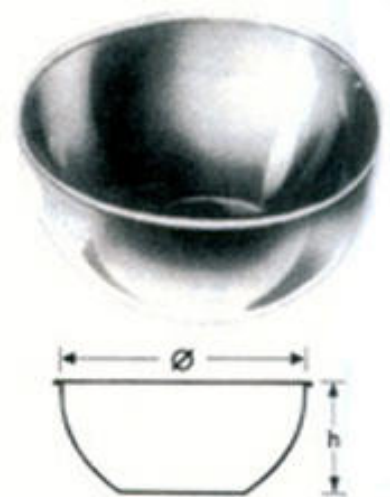

Scaler, hook shape

AI-91-1806

55 cm,22,

Hug
AI-91-1901
Teat tumor extactot
15 cm,6,

Paimans
AI-91-1902
Teat Dilator
13 cm,5,

Schecker
AI-91-1903
Teat Dilator
11 cm,4 1/2,

Ullner
AI-91-1904
Teat curette
17 cm,6 3/4,

Teat slitter
AI-91-1905
French pattern
10 cm,4,

Teat Dilator with screw
AI-91-1906
14 1/2 cm,5 3/4,

Hug Teat Lancet
AI-91-1907
15 1/2 cm, 6 1/8,

Trays for Inst & Syringes

Steriler Drums
AI-91-2001
3 1/2,

Steriler Drums
AI-91-2002
125X120mm, 150X150mm,

High polished
AI-91-2003
125X120mm, 150X150mm,

Perforated trays
AI-91-2004
18/8, 505X305X60mm,

Trays
AI-91-2005
7,

AI-91-2006
220X70mm,

Glycerine Syringe
AI-91-2007
With 3 rings, i cannula,
220X70mm,

Pomerory Ears Syring
AI-91-2008
Chrome plated
220X70mm,