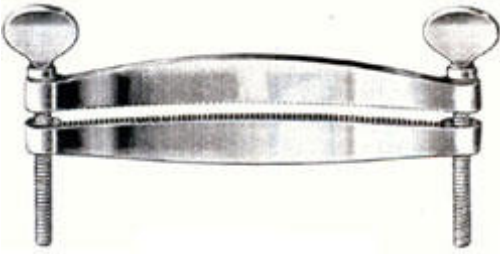

AI-91-1204
Encartement 7cm.
2 3/4,

AI-91-1205
18 1/2 cm, 7 1/4,

AI-91-1206
Forged steel
18 1/2 cm, 7 1/4,

Instruments for Dog Care

AI-91-1301

Ear clamps for Dog, straight of light metal
11 1/2 cm, 4 1/2, 15 1/2 cm, 6 11/8,

AI-91-1302

Ear clamps for Dog, straight of light metal
15 1/2 cm, 6 11/8,

AI-91-1303

Stainless steel
17 cm, 6 3/4,

AI-91-1304

Stainless steel
16 cm, 6 1/4,

Stainless steel

AI-91-1305