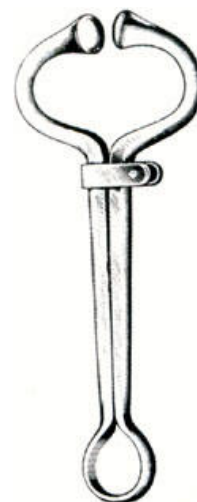

Hausmann
AI-91-1005
Straight
27 cm, 10 5/8, 31 cm, 12 1/4,

Hausmann
AI-91-1006
Curved
19 cm, 7 1/2, 27 cm, 10 5/8,

Hoof & Claw Instruments

AI-91-1101

Hoof knife, with especially thin-ground blade
right & left hand
20 cm, 8",

AI-91-1102

With wooden handle left & right side
19 cm, 7 1/2",

AI-91-1103

With wooden handle
20 cm, 8",

Hoof Knife

AI-91-1104

Stainless steel handle
20 cm, 8",

Vienna pattern

AI-91-1105

36 cm, 14 1/8",

AI-91-1106

Hoof Testing Forceps
30 cm, 11 3/4",

Restraining Equipments

Strub
AI-91-1201
30 cm, 11 3/4,

Nose Ring
AI-91-1202
2" inside diameter, with safety screw
30 cm, 11 3/4,

Mouth Gags
AI-91-1203
10 1/2 cm, 4 1/8, 15 cm, 6,

AI-91-1204
Encartement 7cm.
2 3/4,

AI-91-1205
18 1/2 cm, 7 1/4,

AI-91-1206
Forged steel
18 1/2 cm, 7 1/4,

Instruments for Dog Care

AI-91-1301

Ear clamps for Dog, straight of light metal
11 1/2 cm, 4 1/2, 15 1/2 cm, 6 11/8,