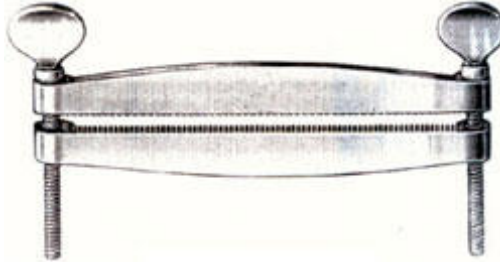

AI-91-1204
Encartement 7cm.
2 3/4,

AI-91-1205
18 1/2 cm, 7 1/4,

AI-91-1206
Forged steel
18 1/2 cm, 7 1/4,

Instruments for Dog Care

AI-91-1301

Ear clamps for Dog, straight of light metal
11 1/2 cm, 4 1/2, 15 1/2 cm, 6 11/8,

AI-91-1302

Ear clamps for Dog, straight of light metal
15 1/2 cm, 6 11/8,

AI-91-1303

Stainless steel
17 cm, 6 3/4,

AI-91-1304

Stainless steel
16 cm, 6 1/4,

Stainless steel

AI-91-1305